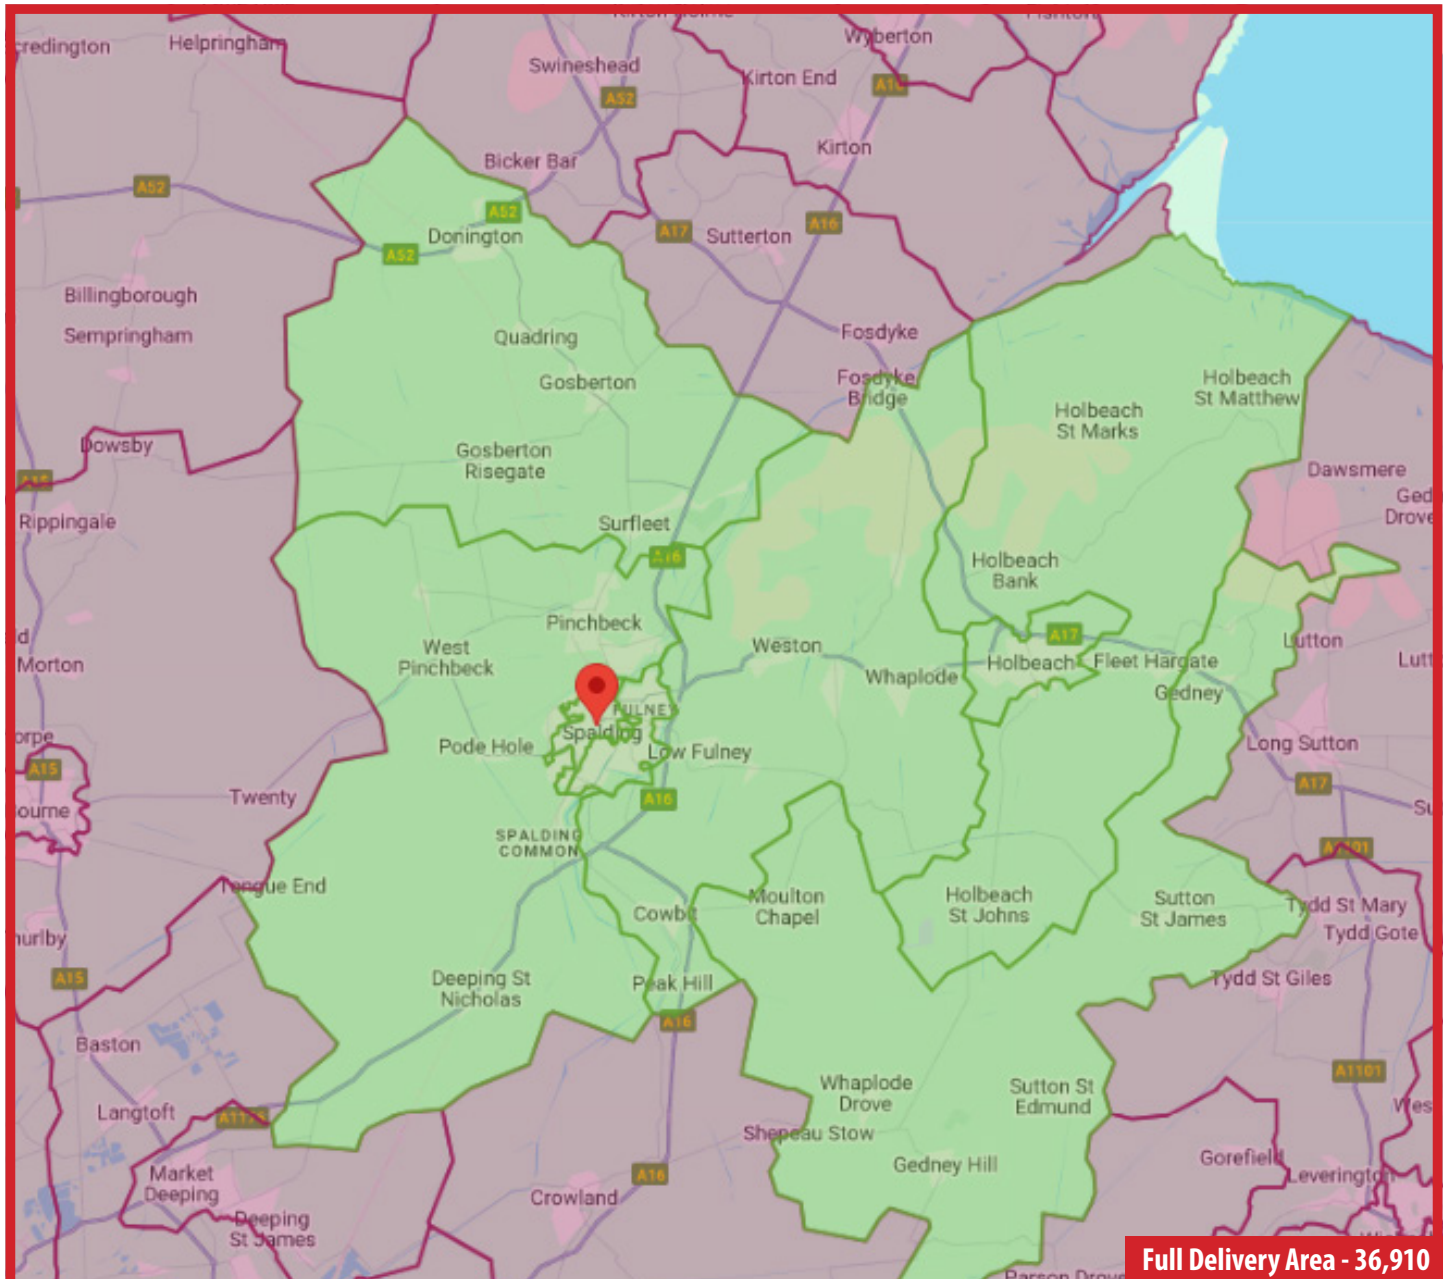

DELIVERY AREAS

TOTAL DISTRIBUTION: 36,910

Week 1 – Spalding Central

PE11 1 - 3,742
PE11 2 - 5,952
Total - 9,694

Week 2 – Pinchbeck, West Pinchbeck, Pode Hole, Tongue End, Spalding Common, Hop Pole, Deeping St Nicholas

PE11 3 - 8,587

Week 3 – Cowbit, Weston, Weston Hills, Whaplode, Moulton, Moulton Seas End, Holbeach Central

PE12 6 - 4,443
PE12 7 - 4,140
Total - 8,573

Week 4 – Moulton Chapel, Gedney, Sutton St James, Whaplode Drove, Sutton St Edmund, Holbeach St Marks, Holbeach St Johns, Holbeach Bank, Fleet, Fleet Hargate, Saracens Head, Holbeach St Matthew, Holbeach Hurn, Holbeach Clough, Donington, Quadring, Surfleet, Surfleet Seas End, Gosberton, Gosberton Clough, Surfleet Seas End

PE12 0 - 3,288
PE12 8 - 2,681
PE11 4 - 4,087
Total - 10,056

Royal Mail

Full Delivery Area - 36,910