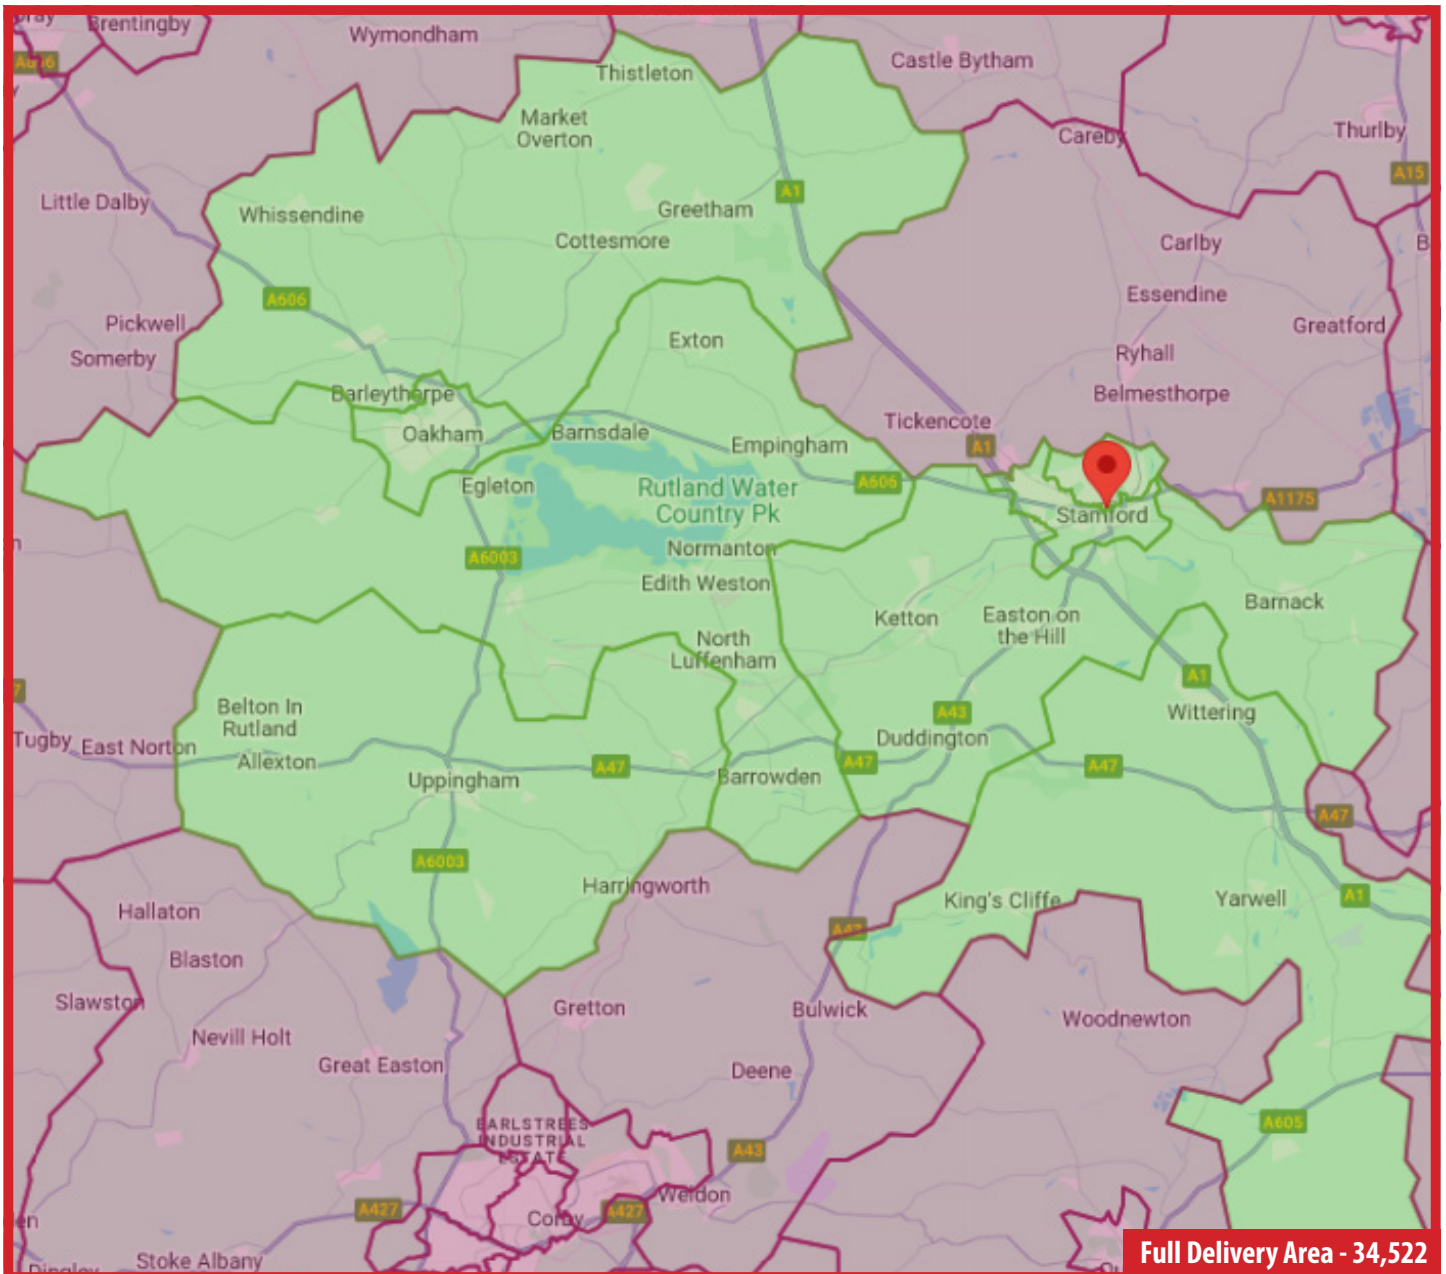

Free, through your door, and a whole lot more!

DELIVERY AREAS

TOTAL DISTRIBUTION: 34,522

Week 1 – Stamford Central (Total - 9356)

PE9 1 – 4551
PE9 2 – 4805

Week 2 – Oakham Town Centre, Kings Cliffe, Nassington, Water Newton, Warmington, Wansford, Yarwell, Wittering, Elton (Total - 9036)

PE8 6 - 4486
LE15 6 - 4550

Week 3 – Duddington, Collyweston, Easton on the Hill, Wothorpe, Bainton, Tixover, Belton in Rutland, Uppingham, Stockerston, Thorpe by Water, Wardley, Bisbrooke (Total - 7871)

PE9 3 - 3841
LE15 9 - 4030

Week 4 – Clipsham, Cottesmore, Greatham, Market Overton, Whissendine, Langham, Barleythorpe, Exton, Empingham, North Luffenham, South Luffenham, Manton, Normanton, Barrowden, Brooke, Braunston, Withcote, Krossington, Owston (Total - 8223)

LE15 7 - 5355
LE15 8 - 2868

Royal Mail

Full Delivery Area - 34,522